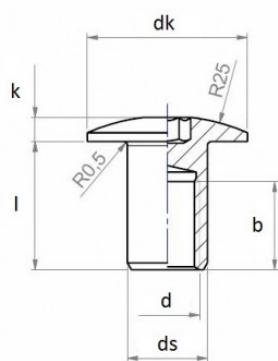

PRODUCT SHEET

Description:

Steel Head D-595,5mm Hex,M8,Head $\varnothing 20 \times 3$ mm,Shaft $\varnothing 10 \times 16$ mm,BLK

Item number:

12.09.932-0

Units	Box	Carton	HS Code	Barcode
Pcs.	1	1000	7318190090	
				5704866026215